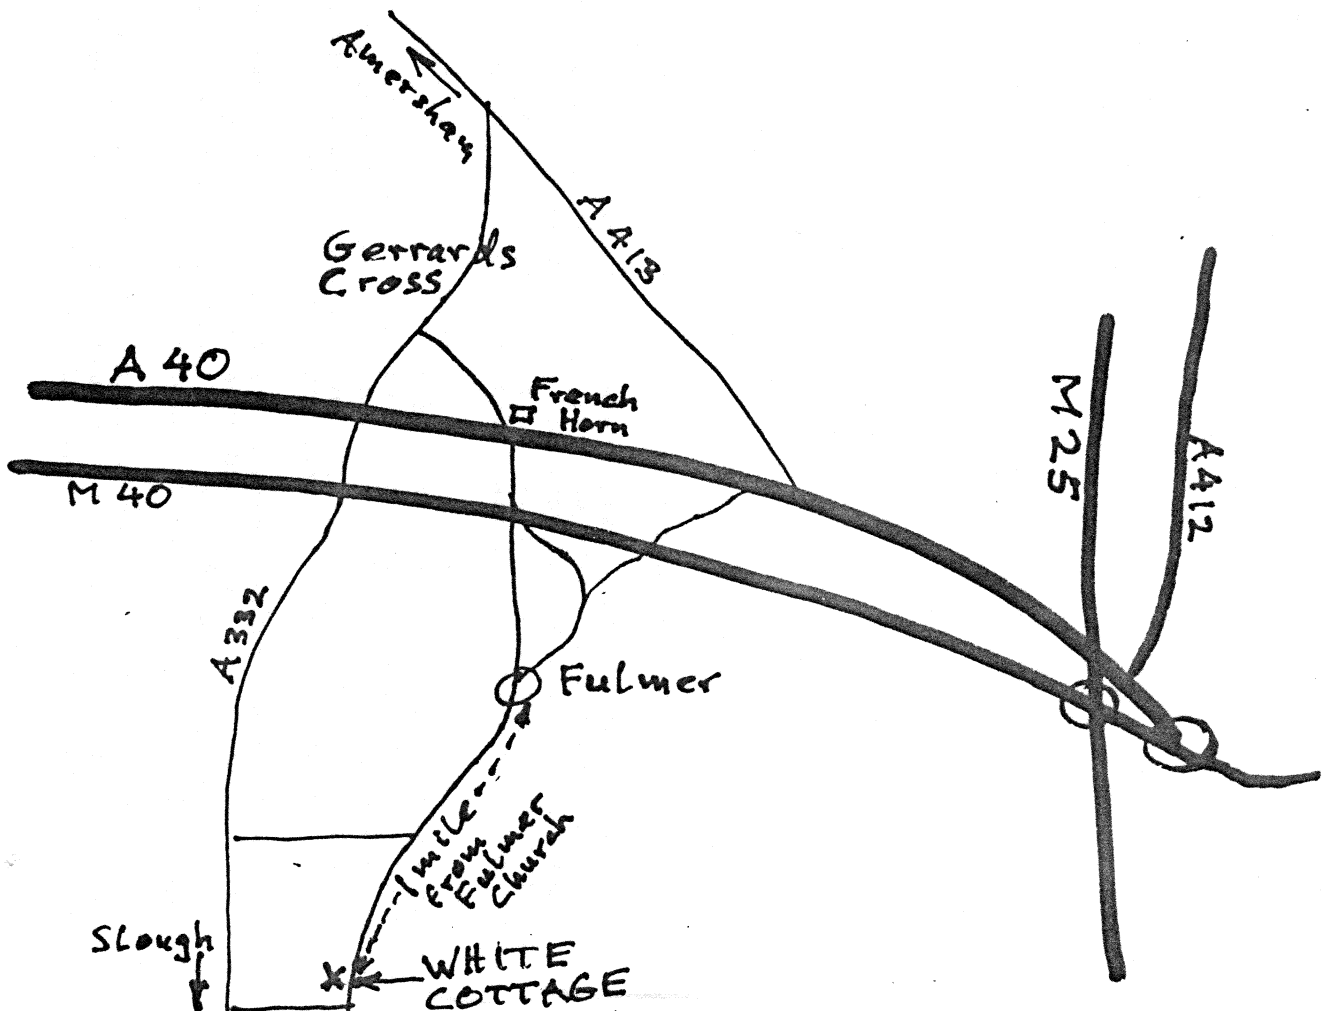

SPECIALIST GROUPS
AND OTHER NOTICES

RAKU Three sites now available for members' use as follows:

- 1 Pitstone Museum, Pitstone, near Tring. A sheltered kiln with workshop beside it which includes two wheels. Can be used any time. 3 open days - 14 June, 12 July and 13 September. Details from Christine Bull (Princes Risborough 3515)
- 2 A kiln at Pipers Corner near High Wycombe. Further details from Jenny Templeton, Amersham 7243.
- 3 Berkhamsted, Bulbaggers Tip. For details contact Roy Adams, Berkhamsted 71095.